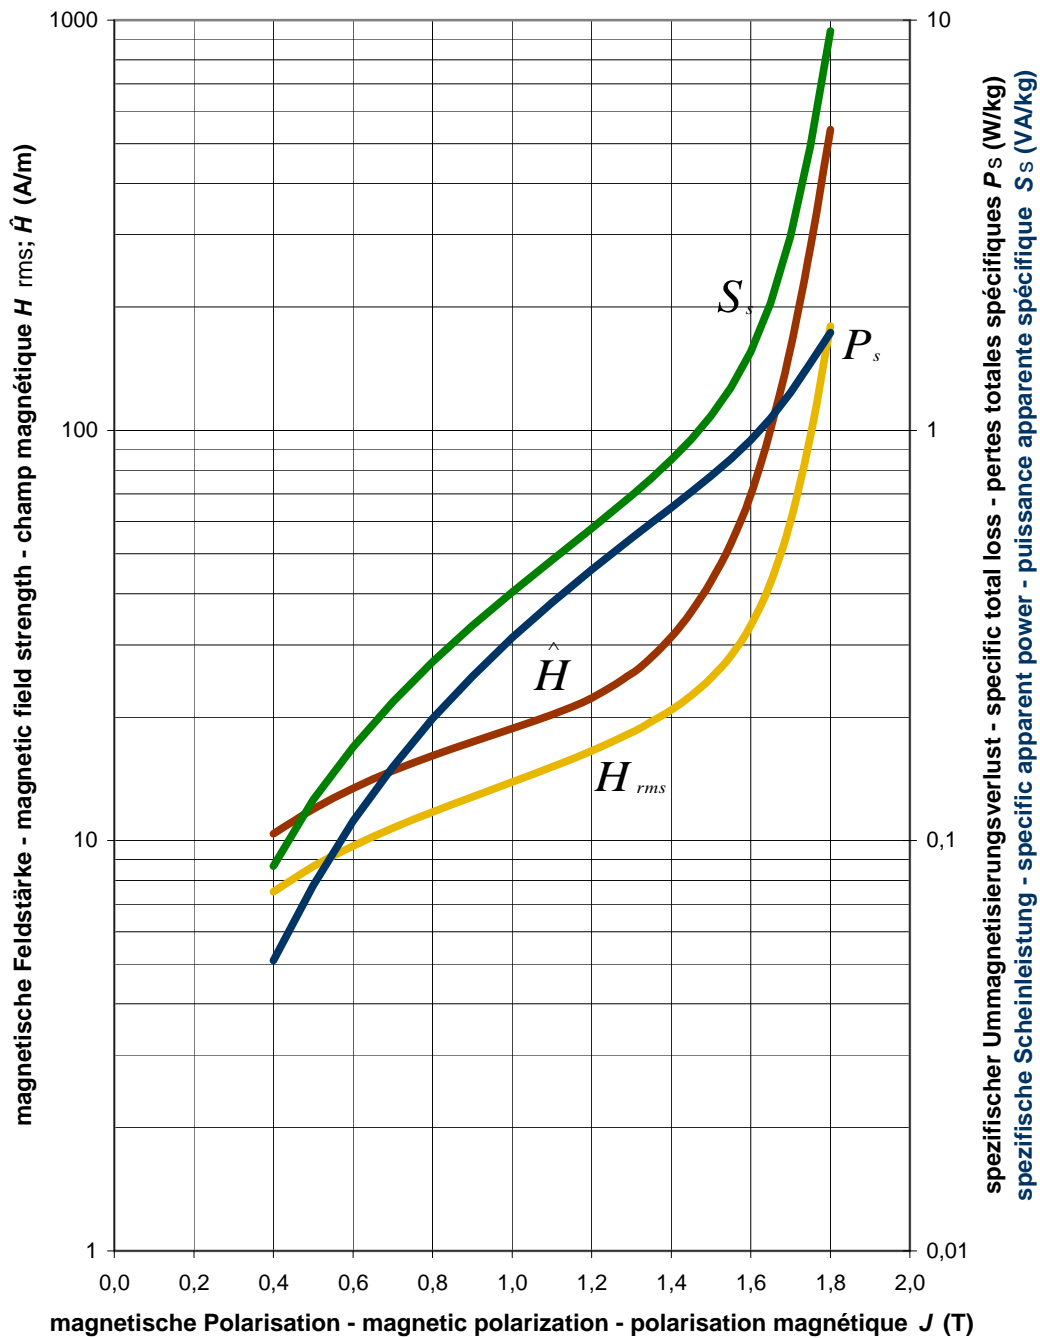

PowerCore® C 127-23

Typical values at 50Hz

PowerCore® C 127-23

Typical values at 60Hz

PowerCore® C 127-23

Typical values at 60Hz