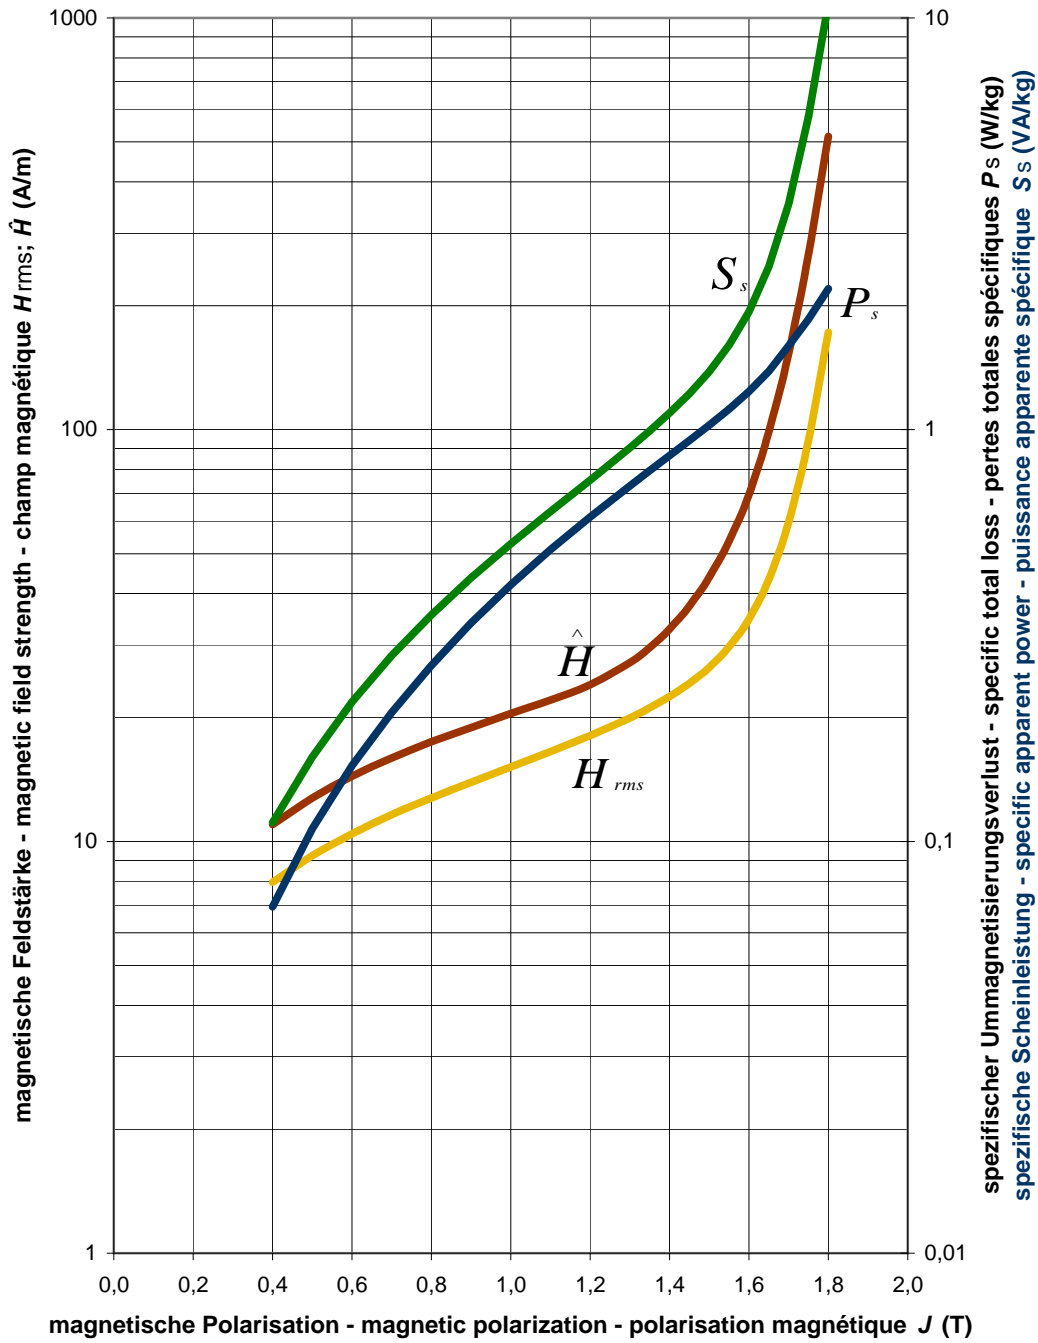

PowerCore® C 127-23

Typical values at 50Hz

PowerCore® C 127-23

Typical values at 60Hz

PowerCore® C 127-23

Typical values at 60Hz