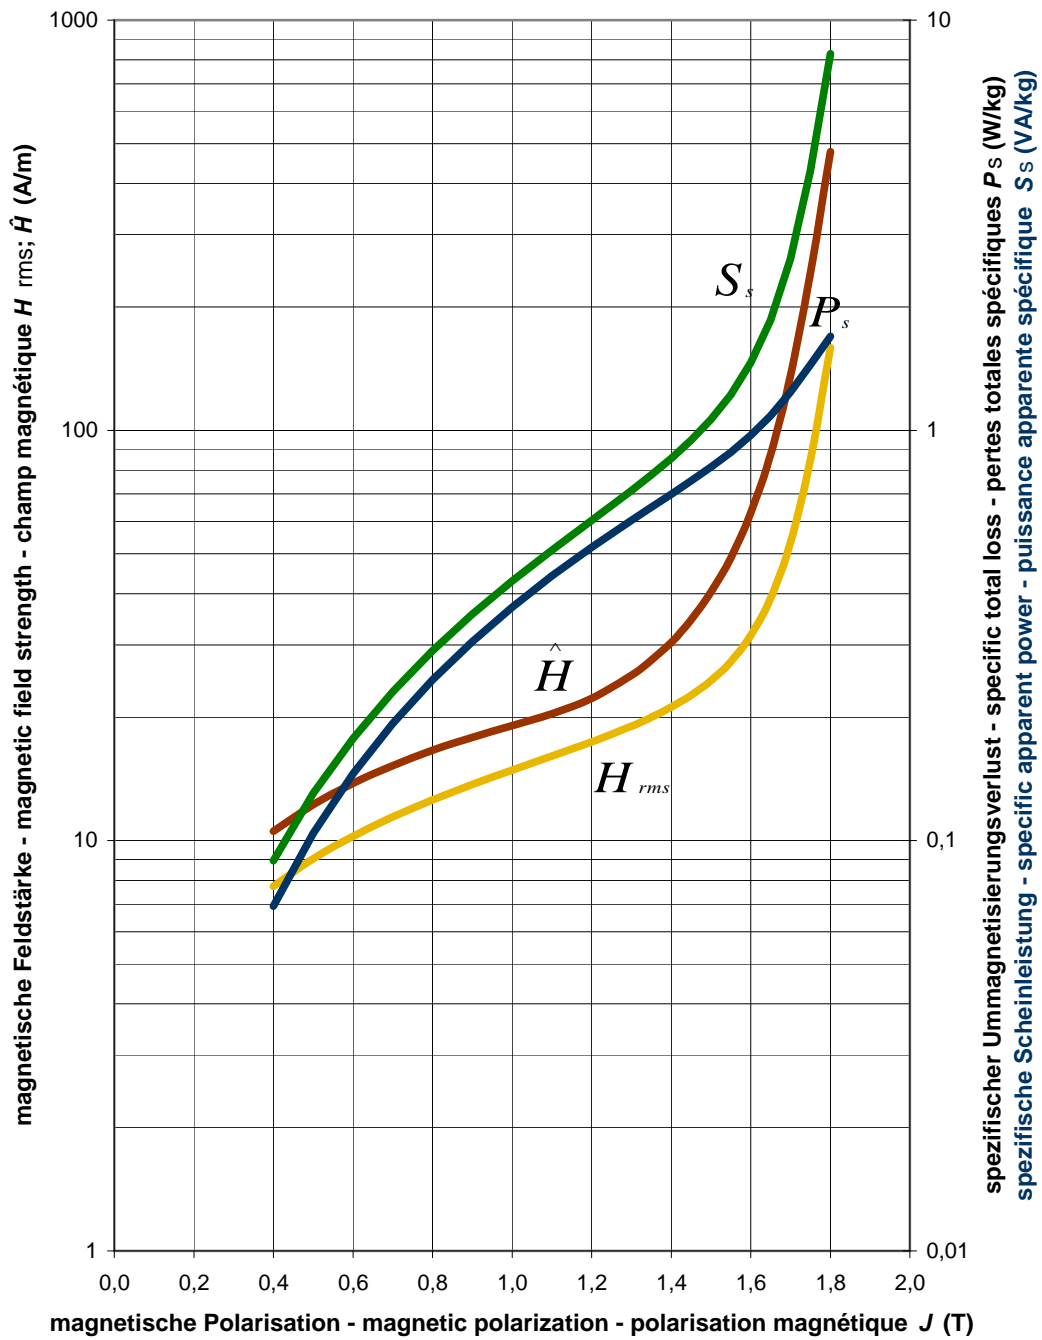

PowerCore® C 130-27

Typical values at 50Hz

PowerCore® C 130-27

Typical values at 60Hz

PowerCore® C 130-27

Typical values at 60Hz