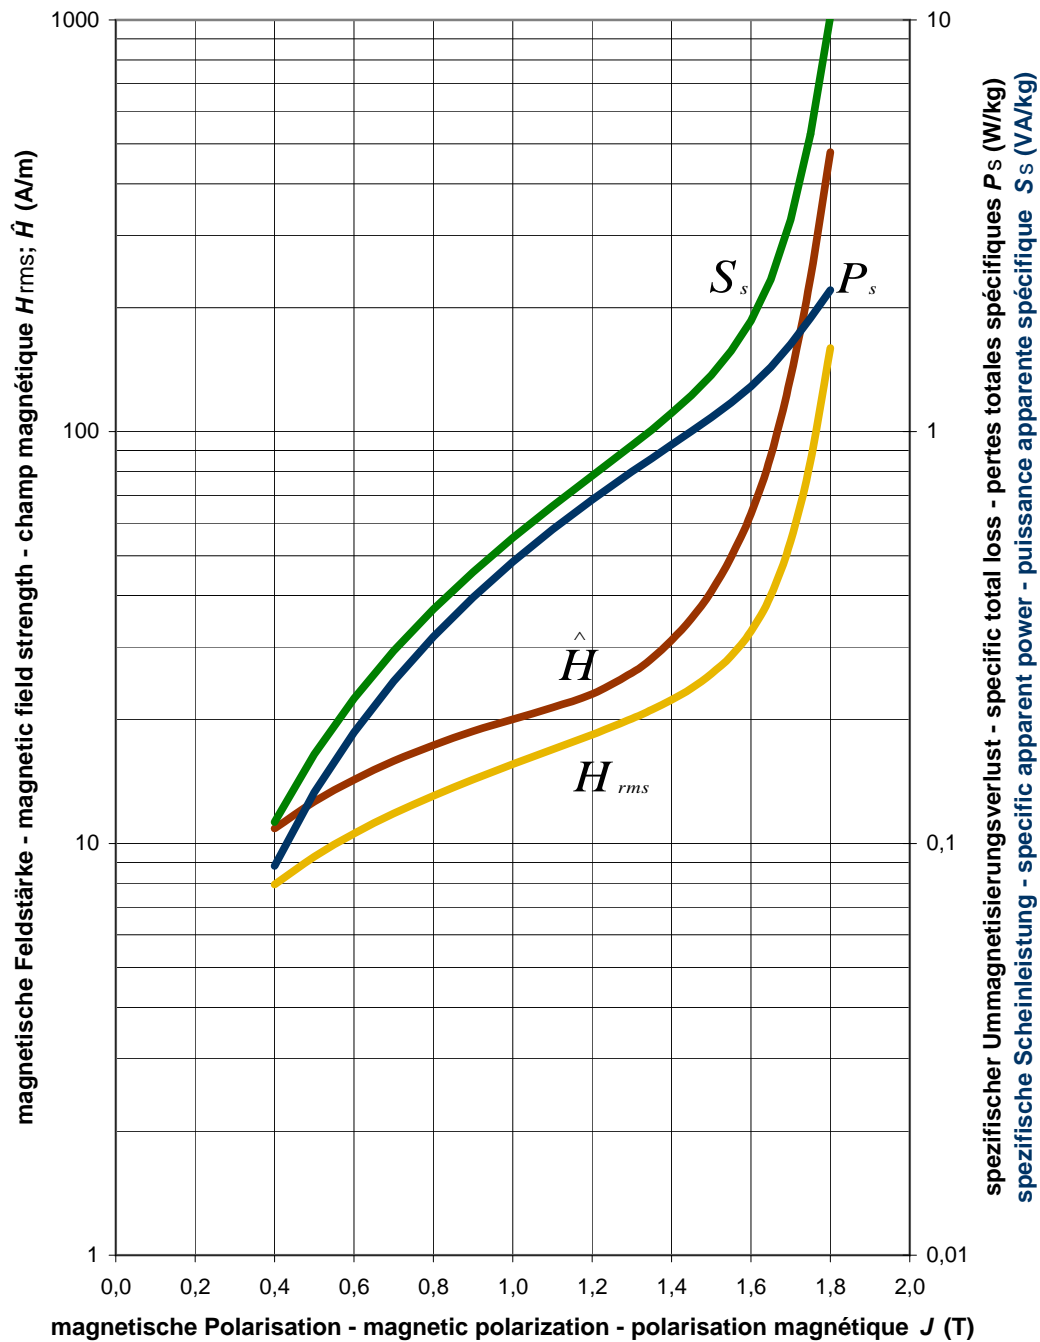

PowerCore® C 130-27

Typical values at 50Hz

PowerCore® C 130-27

Typical values at 60Hz

PowerCore® C 130-27

Typical values at 60Hz