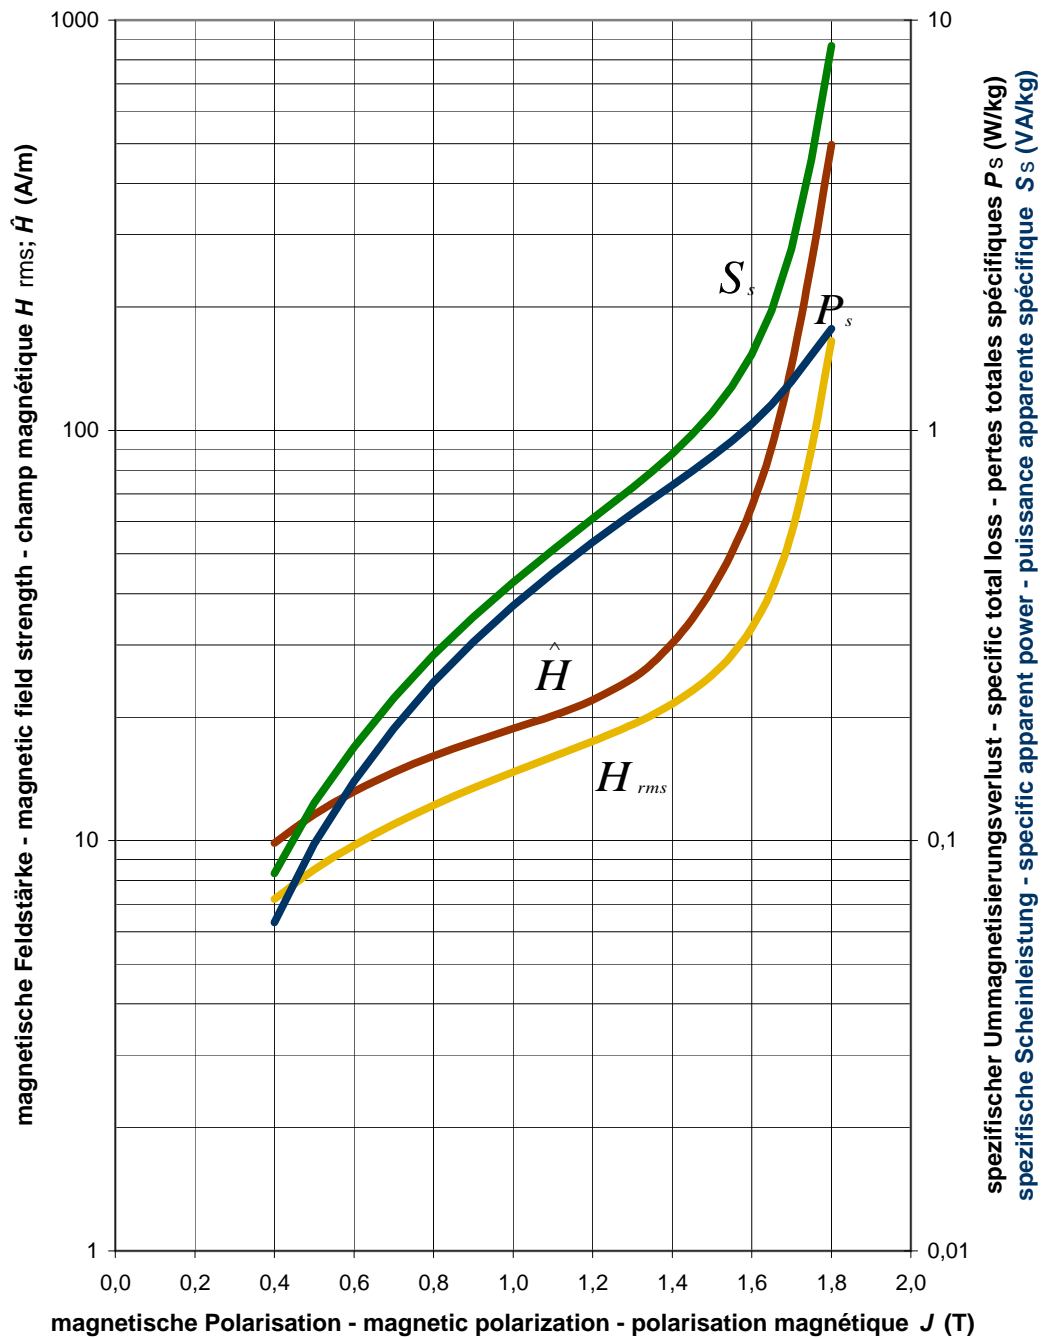

PowerCore® C 140-27

Typical values at 50Hz

PowerCore® C 140-27

Typical values at 60Hz

PowerCore® C 140-27

Typical values at 60Hz