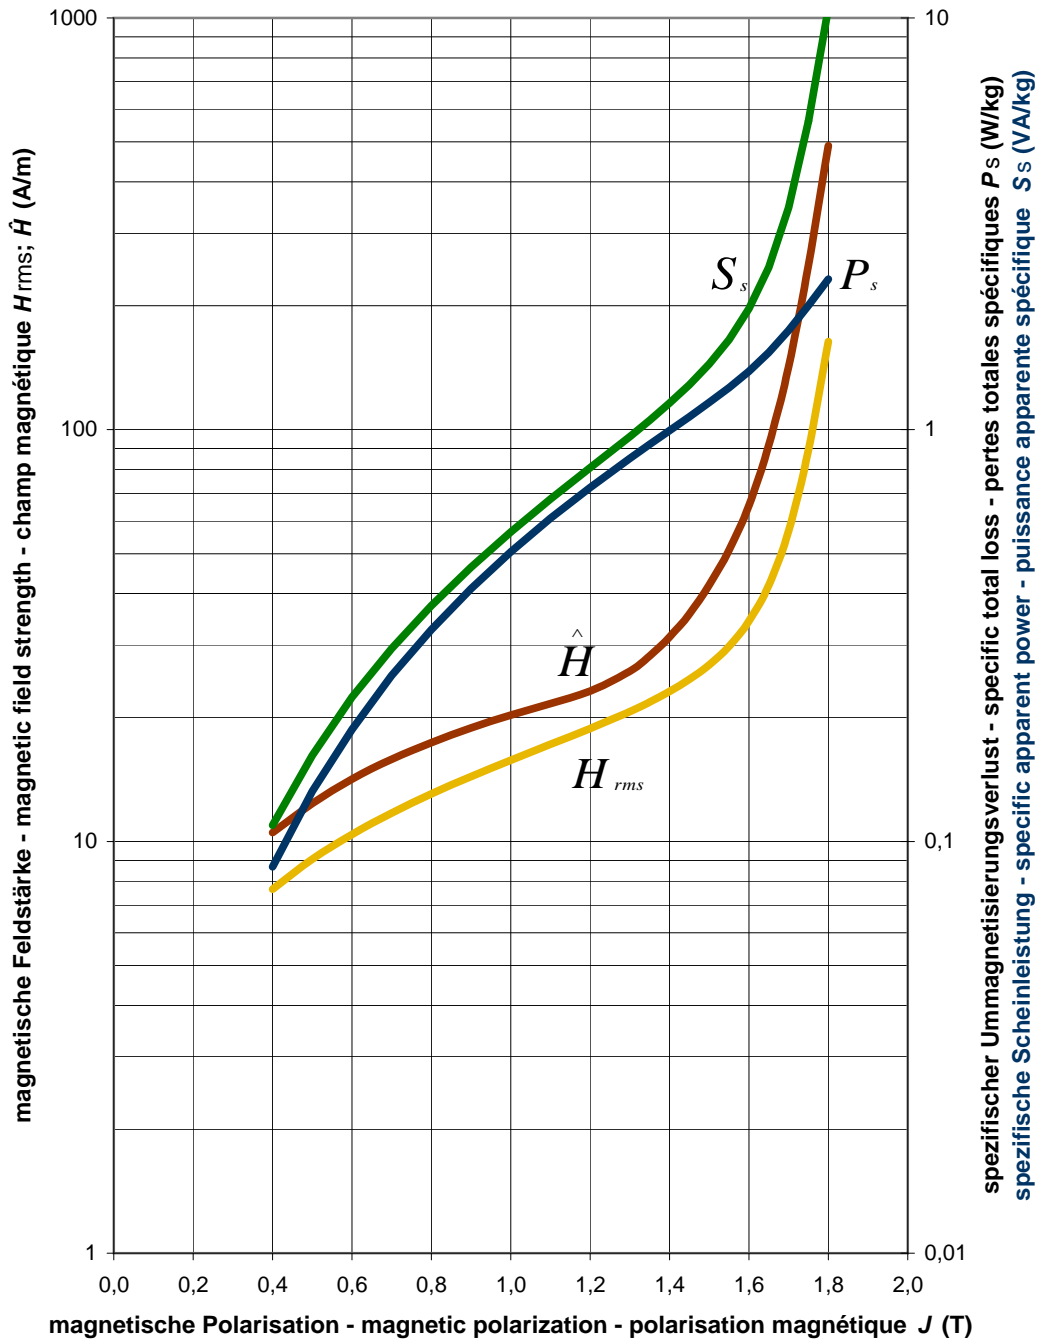

PowerCore® C 140-27

Typical values at 50Hz

PowerCore® C 140-27

Typical values at 60Hz

PowerCore® C 140-27

Typical values at 60Hz