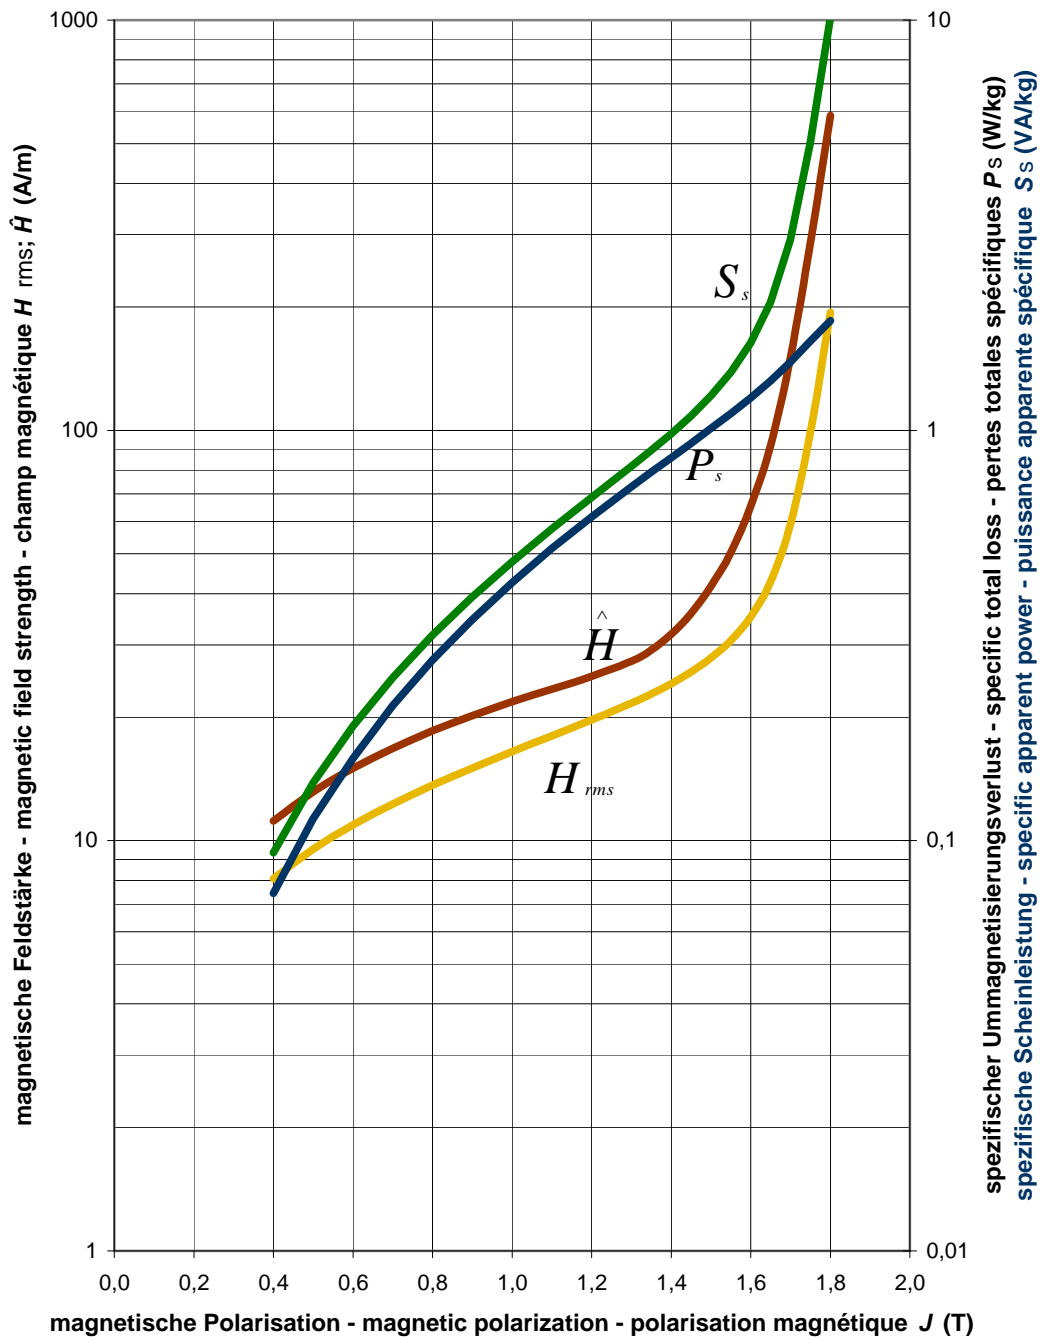

PowerCore® C 165-35

Typical values at 50Hz

PowerCore® C 165-35

Typical values at 60Hz

PowerCore® C 165-35

Typical values at 60Hz