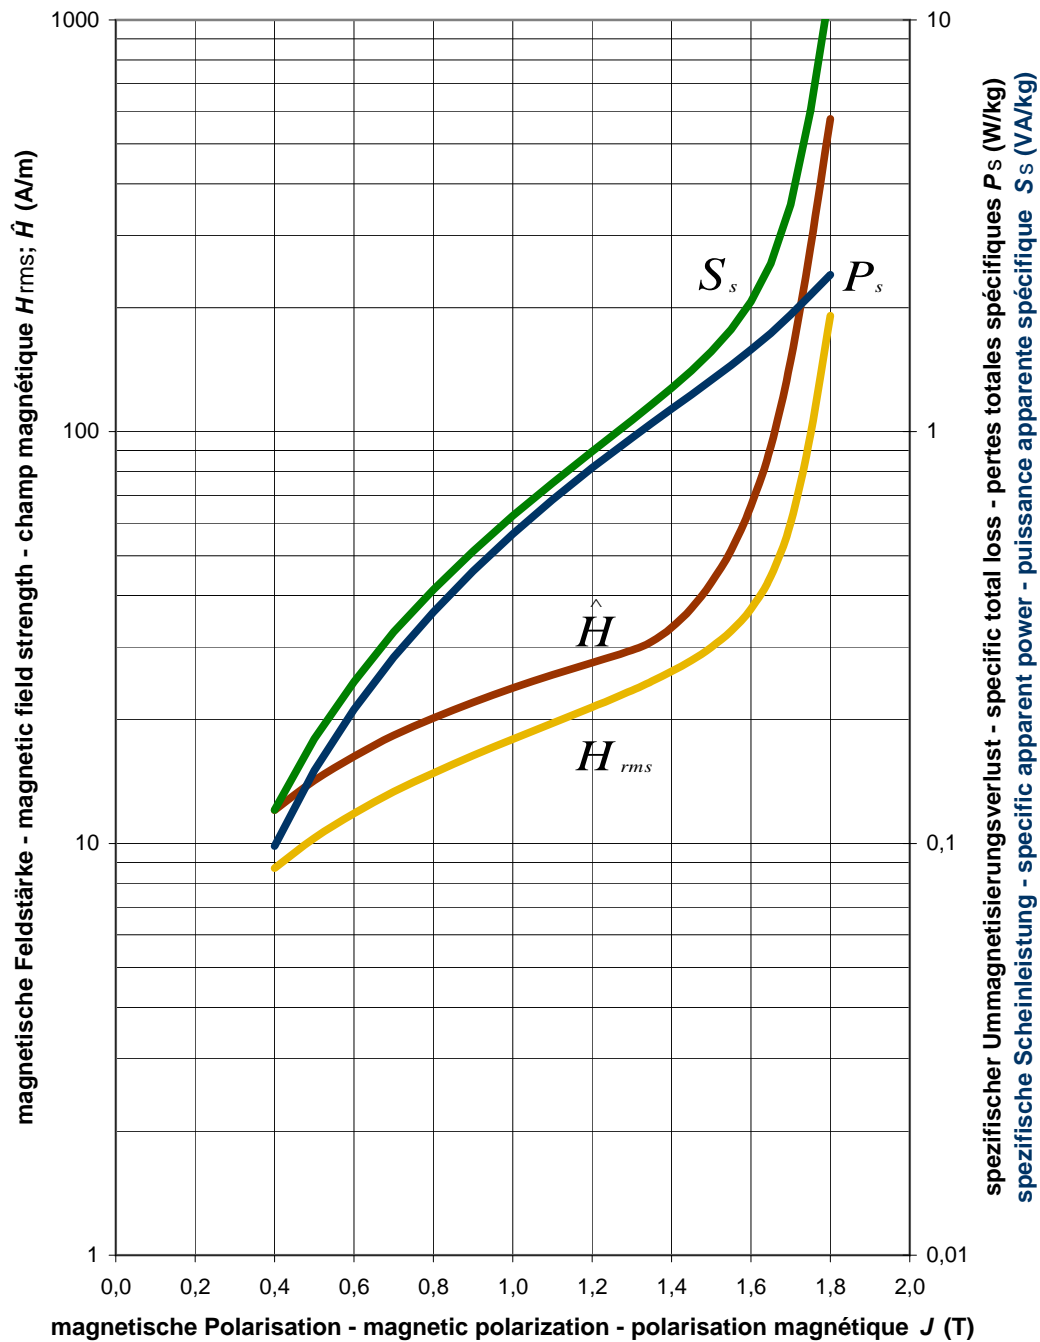

PowerCore® C 165-35

Typical values at 50Hz

PowerCore® C 165-35

Typical values at 60Hz

PowerCore® C 165-35

Typical values at 60Hz