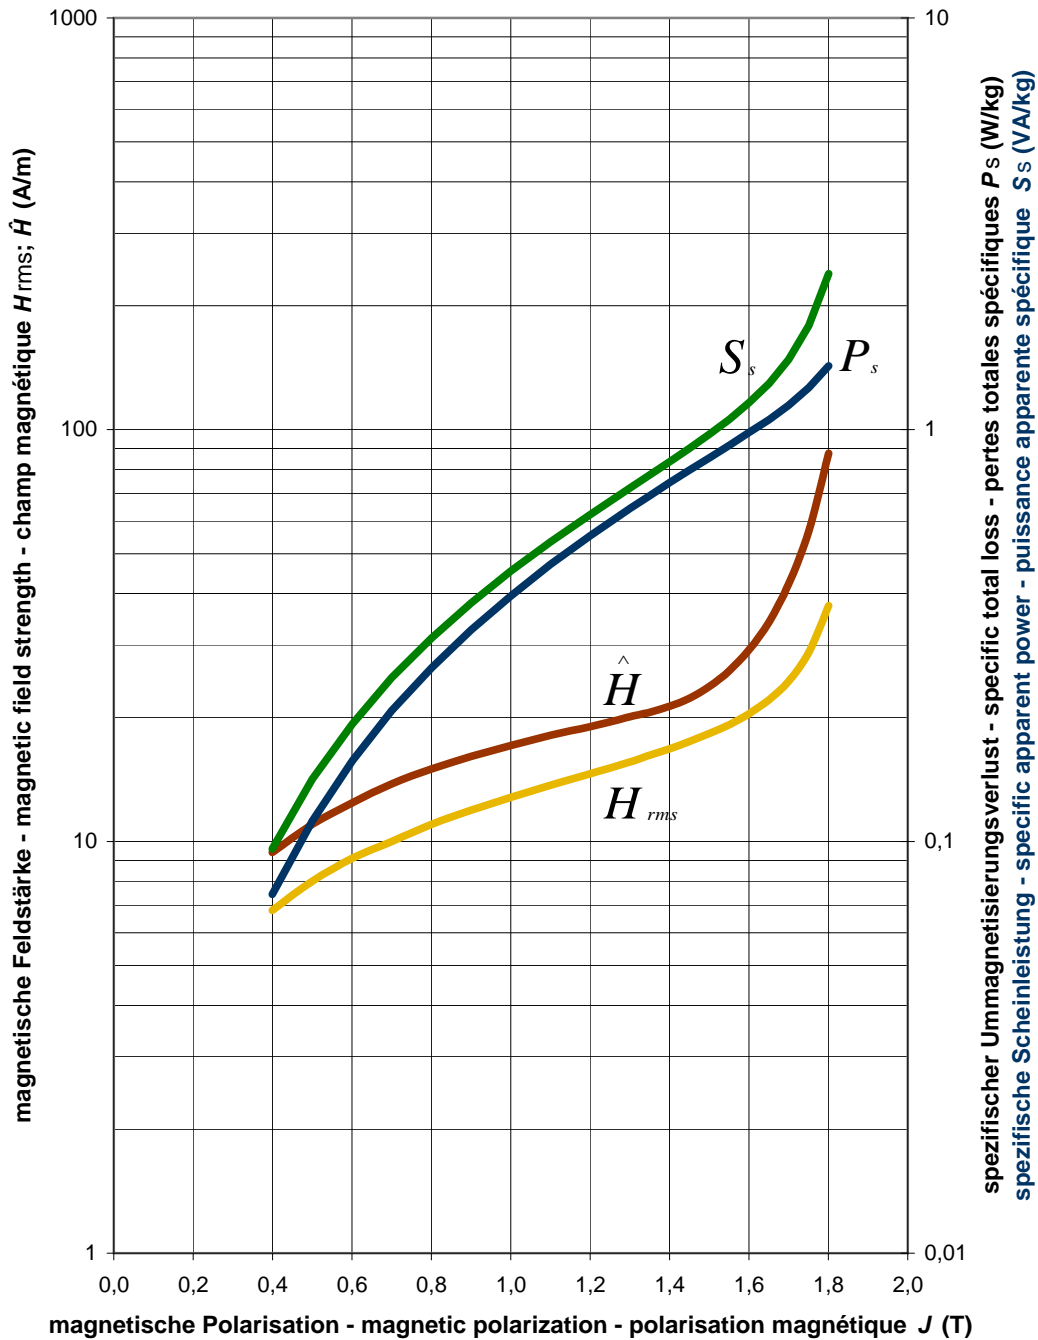

PowerCore® H 090-23

Typical values at 50Hz

PowerCore® H 090-23

Typical values at 60Hz

PowerCore® H 090-23

Typical values at 60Hz