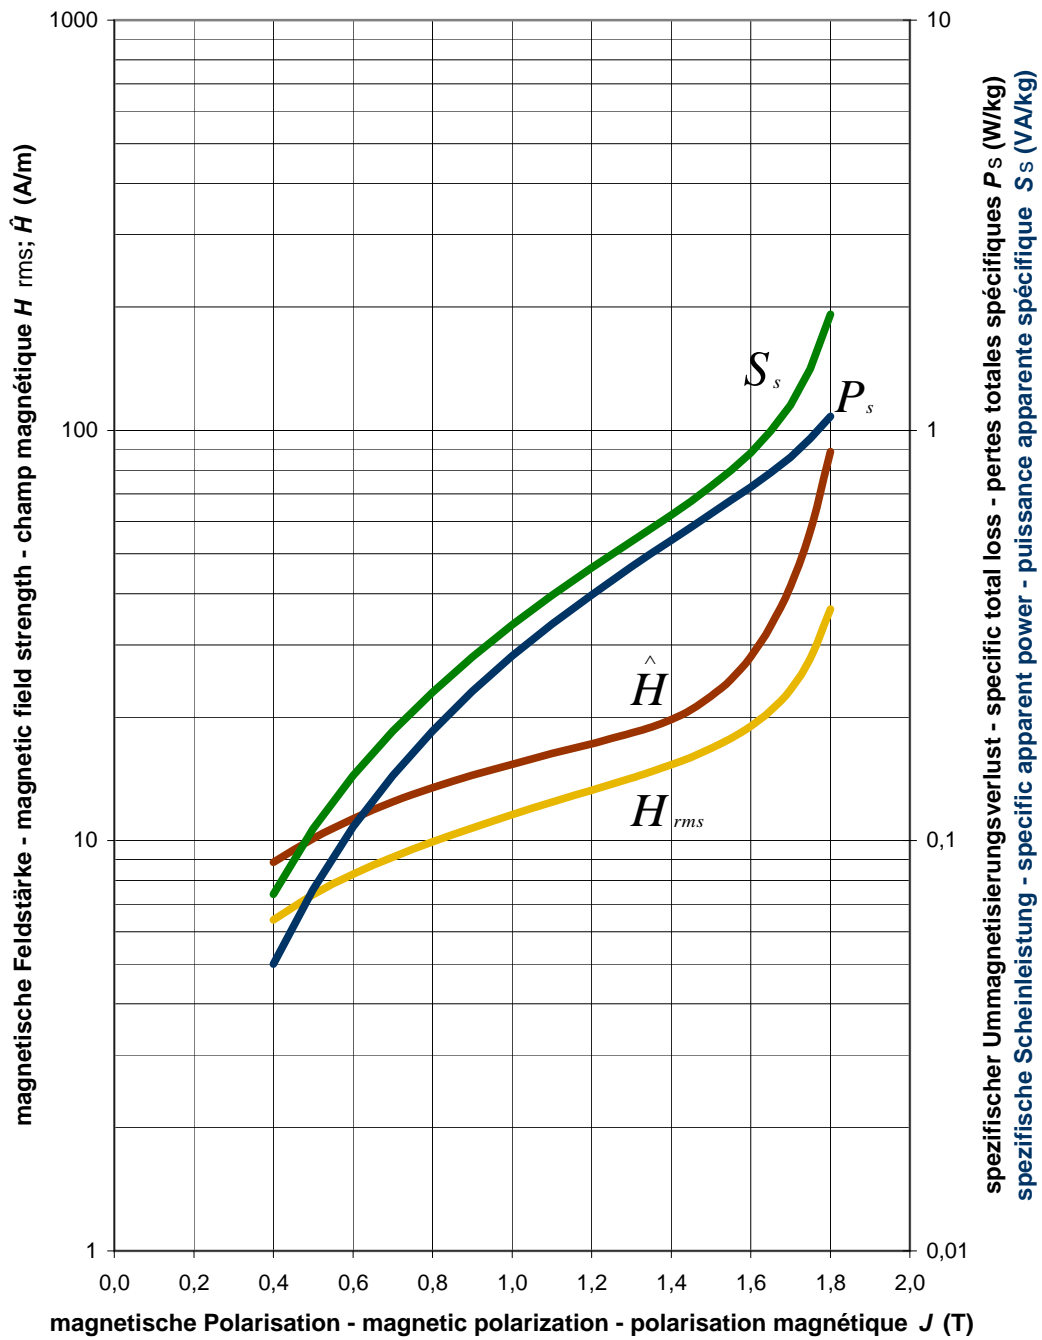

PowerCore® H 090-23

Typical values at 50Hz

PowerCore® H 090-23

Typical values at 60Hz

PowerCore® H 090-23

Typical values at 60Hz