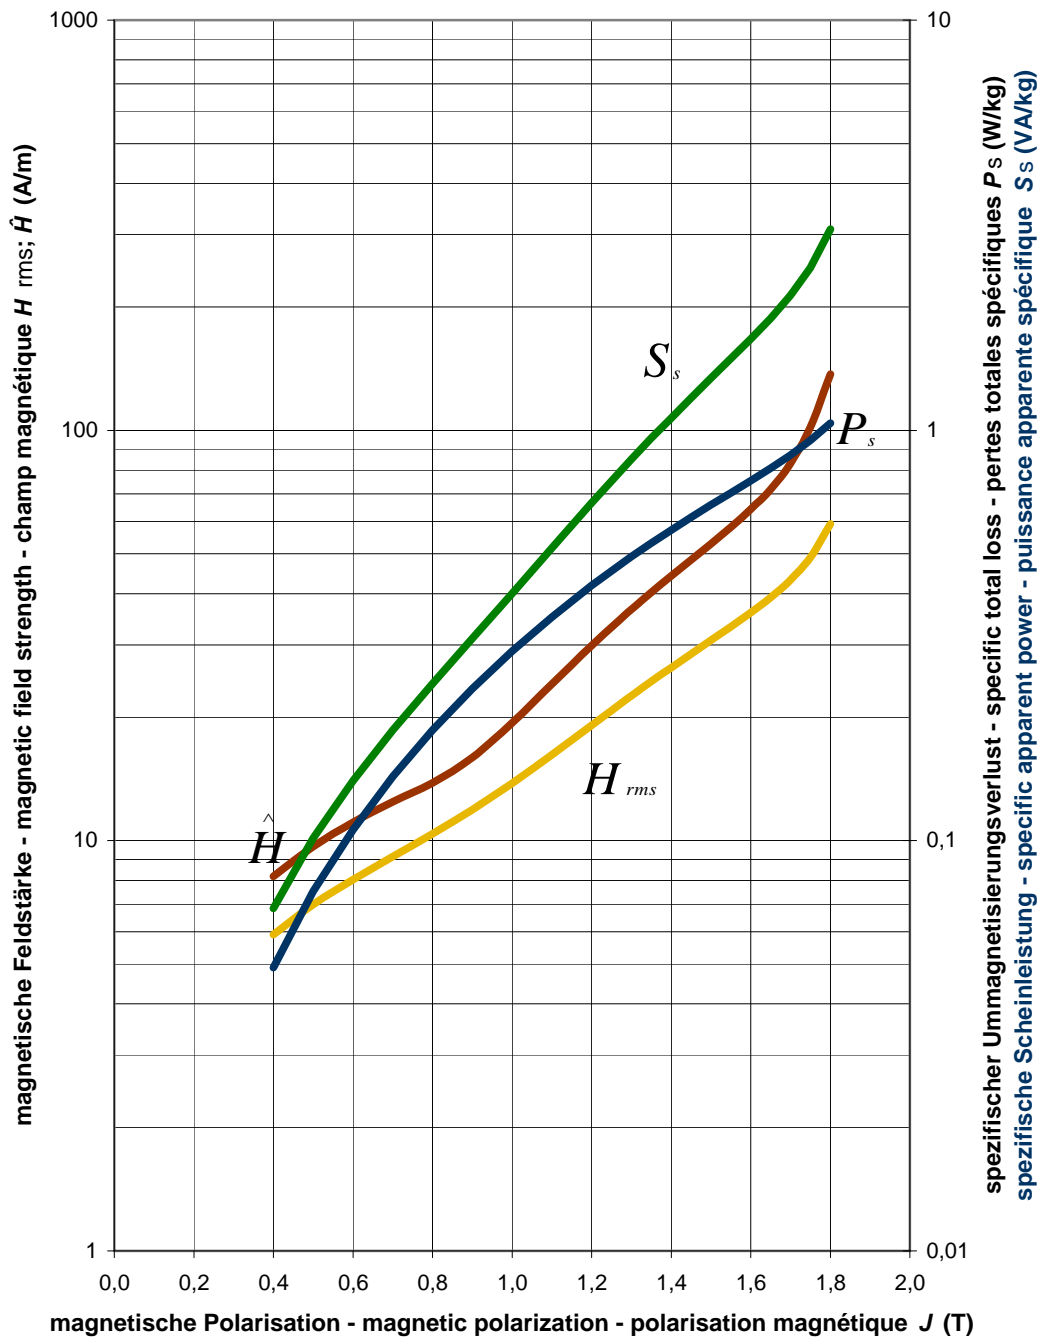

# PowerCore® H 090-27

Typical values at 50Hz

# PowerCore® H 090-27

Typical values at 60Hz