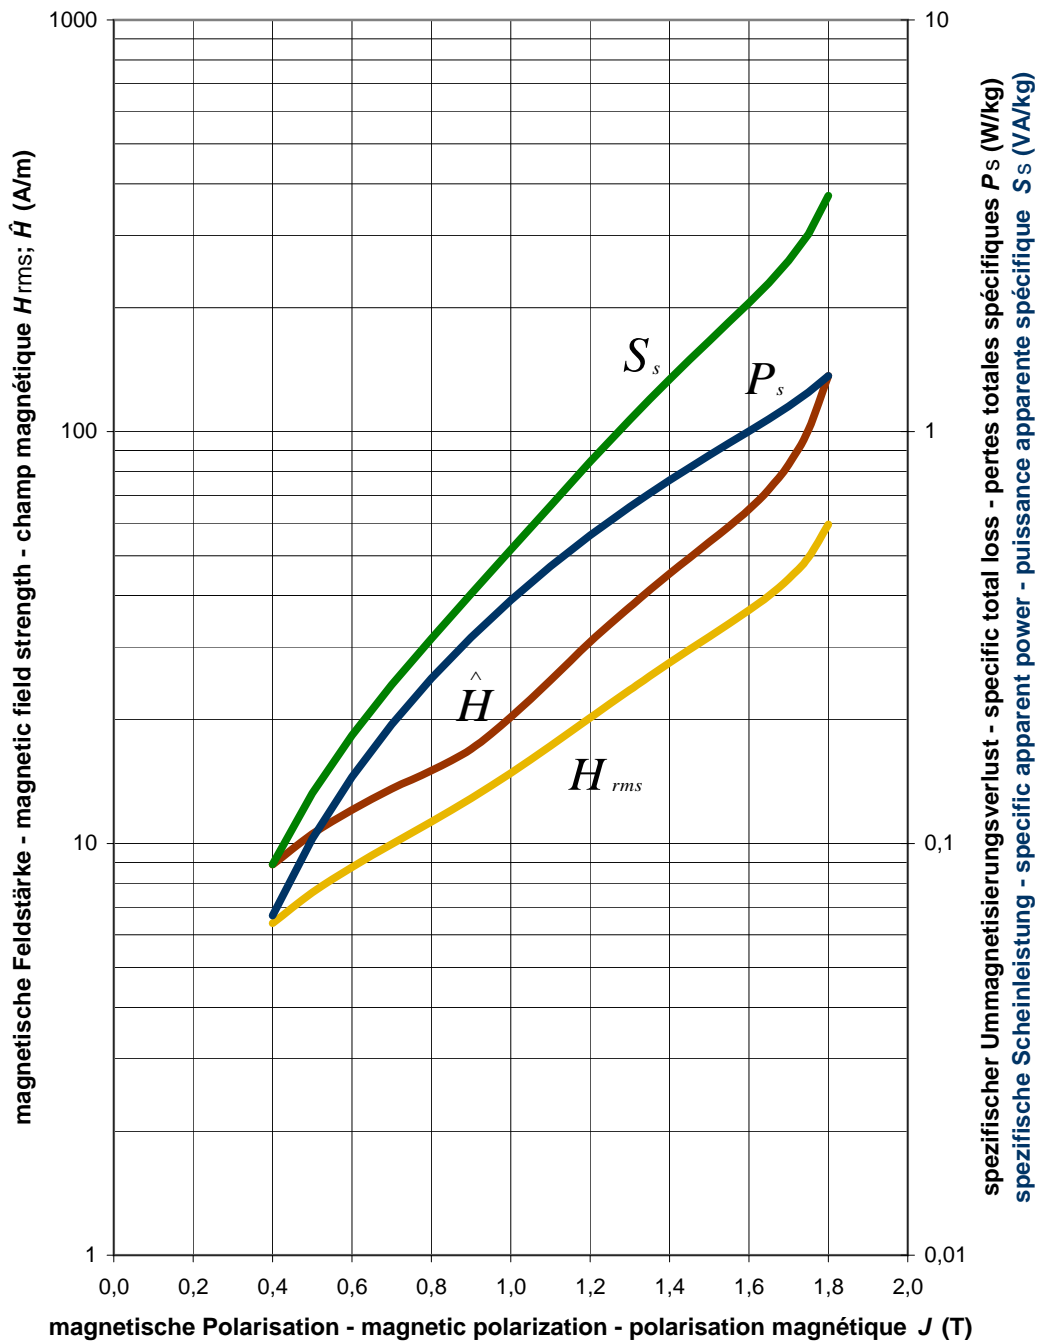

# PowerCore® H 090-27

Typical values at 50Hz

# PowerCore® H 090-27

Typical values at 60Hz